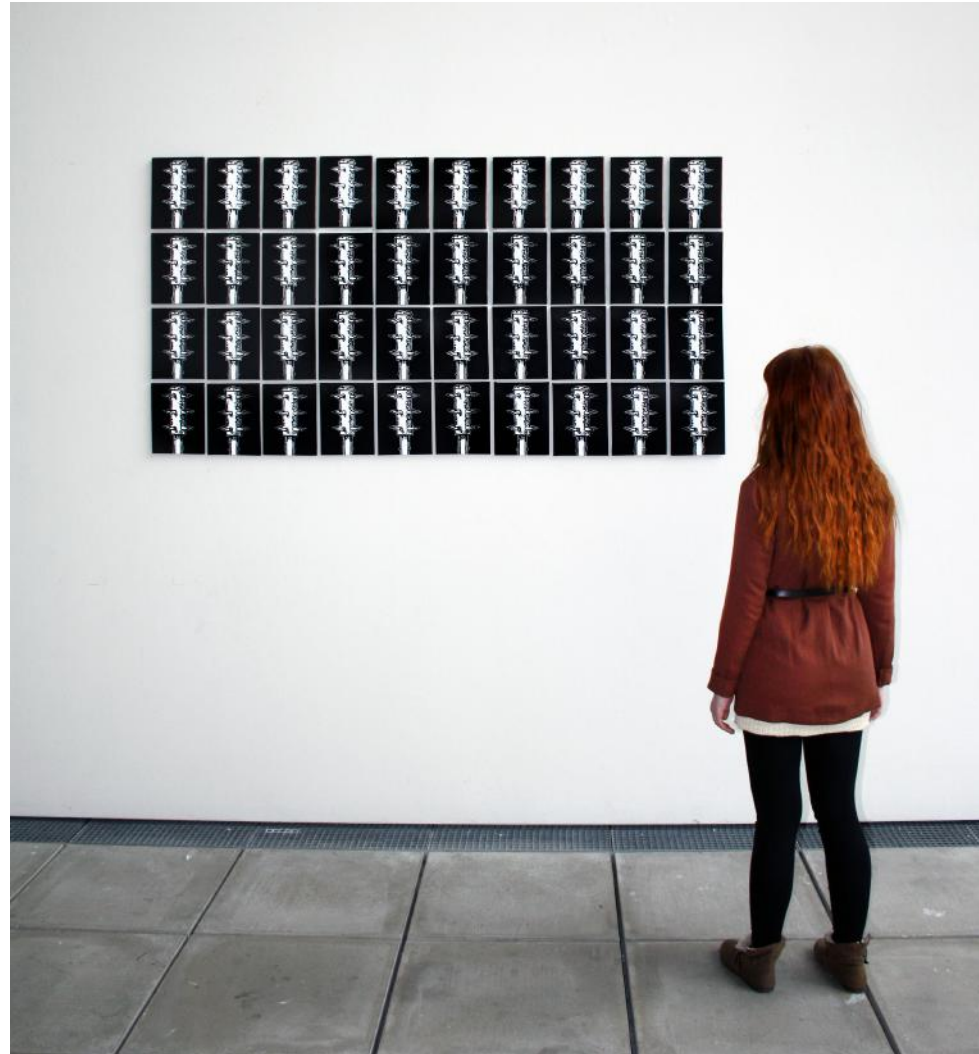

Jan-Hendrik Pelz
Spiked Mace

Spiked Mace, 2010, 40 Teile, je 18 x 24 cm, Acryl auf Leinwand
Spiked Mace, 2010, 40 pieces, each 18 x 24 cm, Acrylic on canvas

Spiked Mace, 2010, Detail, 18 x 24 cm, Acryl auf Leinwand

Spiked Mace, 2010, Detail, 18 x 24 cm, Acrylic on canvas

Spiked Mace, exhibition view, 2010
Spiked Mace, Ausstellungsansicht, 2010