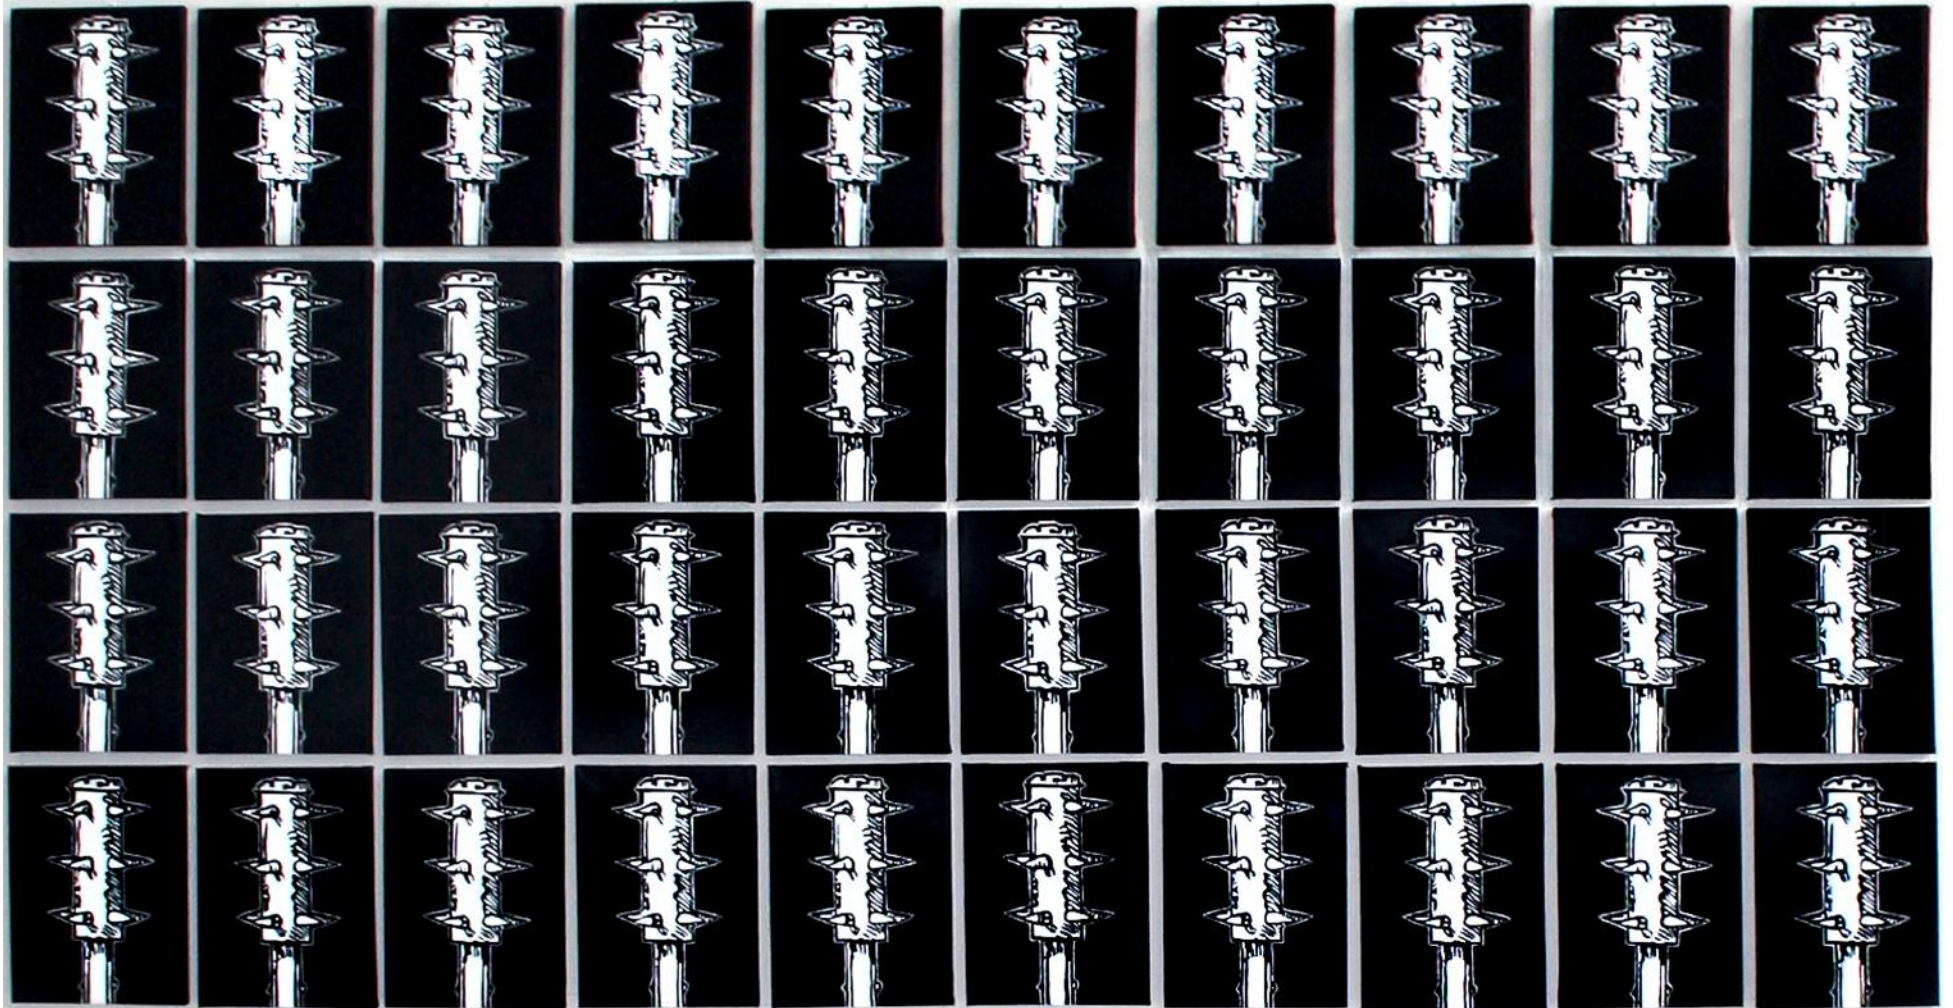

Jan-Hendrik Pelz
Spiked Mace

Spiked Mace, 2010, 40 Teile, je 18 x 24 cm, Acryl auf Leinwand
Spiked Mace, 2010, 40 pieces, each 18 x 24 cm, Acrylic on canvas

Spiked Mace, 2010, Detail, 18 x 24 cm, Acryl auf Leinwand

Spiked Mace, 2010, Detail, 18 x 24 cm, Acrylic on canvas

Spiked Mace, exhibition view, 2010
Spiked Mace, Ausstellungsansicht, 2010